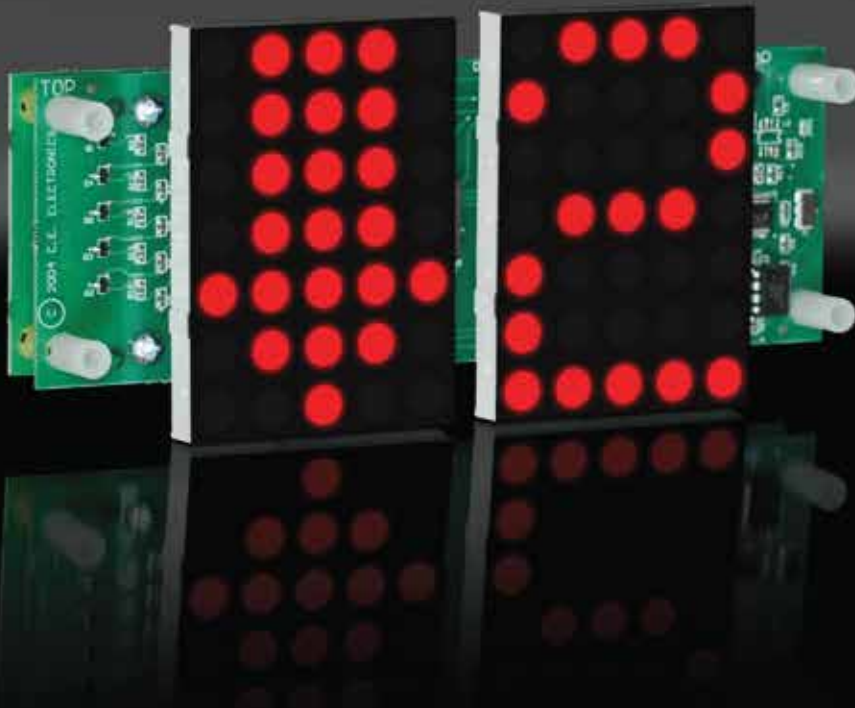

> DH230-RXXXX

DOT MATRIX LED DIGITAL INDICATOR

DOT MATRIX

3" CHARACTERS

Dot Matrix LED digital indicator for floor position display, as well as car direction, if desired. Any alphanumeric or custom character can be displayed in either single digit with arrow or double digit floor designations.

TYPICAL APPLICATIONS:

- > Car-OP Panel
- > Transom-car or Hall

FEATURES:

- > Low cost design
- > Self contained unit
- > Latched input
- > Self testing
- > Scrolling
- > Passing chime output
- > Error detection and correction feature
- > UL listed